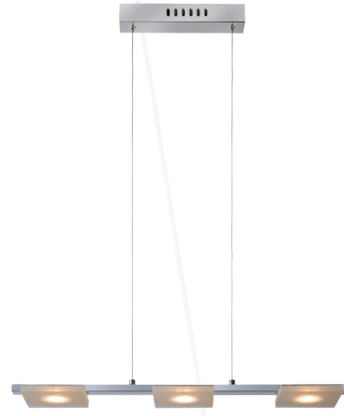

Pendant **ILINA**
18405/26/12

- 6x4W/CITIZEN LED/3000K/6x310lm/incl.
- H: max. 150cm/W: 11cm/L: 112cm
- Satin chrome
- Iron & Glass
- Spare glass (92/18405/61)

Pendant **SINTRA**
32453/15/11

- 3x5W/EPISTAR LED/3300K/425lm/incl.
- H: max. 120cm/W: 12cm/L: 66cm
- Chrom
- Steel & acrylic

Pendant **MAMBA**
09400/14/12

- 3x4,5W/EPISTAR COB LED/2700K/1300lm/incl.
- H: max. 140cm/W: 5,8cm/L: 71cm
- Frosted glass: 92/09400/00
16x5,8x5cm
- Brushed aluminium
- metal & glass
- Spare glass 92/09400/00

Pendant
09400/14/31

- 3x4,5W/EPISTAR COB LED/2700K/1300lm/incl.
- H: max. 140cm/W: 5,8cm/L: 71cm
- Frosted glass: 92/09400/00
16x5,8x5cm
- White
- metal & glass
- Spare glass 92/09400/00

Pendant
09400/23/12

- 5x4,5W/EPISTAR COB LED/2700K/2000lm/incl.
- H: max. 140cm/W: 5,8cm/L: 126cm
- Frosted glass: 92/09400/00
16x5,8x5cm
- Brushed aluminium
- metal & glass
- Spare glass 92/09400/00

Pendant
09400/23/31

- 5x4,5W/EPISTAR COB LED/2700K/2000lm/incl.
- H: max. 140cm/W: 5,8cm/L: 126cm
- Frosted glass: 92/09400/00
16x5,8x5cm
- White
- metal & glass
- Spare glass 92/09400/00