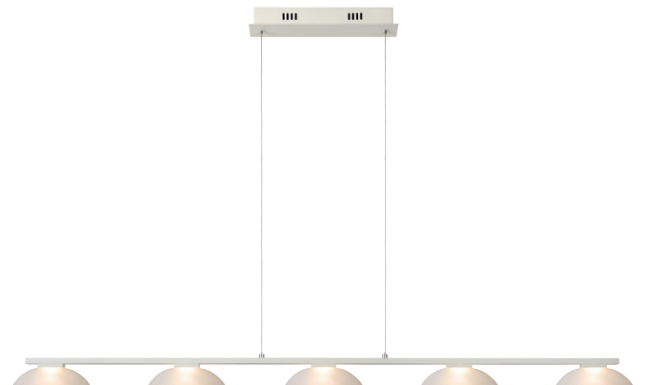

Pendant **ILINA**
18405/26/12

- 6x4W/CITIZEN LED/3000K/6x310lm/incl.
- H: max. 150cm/W: 11cm/L: 112cm
- Satin chrome
- Iron & Glass
- Spare glass (92/18405/61)

Pendant **SINTRA**
32453/15/11

- 3x5W/EPISTAR LED/3300K/425lm/incl.
- H: max. 120cm/W: 12cm/L: 66cm
- Chrom
- Steel & acrylic

Pendant **MAMBA**
09400/14/12

- 3x4,5W/EPISTAR COB LED/2700K/1300lm/incl.
- H: max. 140cm/W: 5,8cm/L: 71cm
- Frosted glass: 92/09400/00
16x5,8x5cm
- Brushed aluminium
- metal & glass
- Spare glass 92/09400/00

Pendant
09400/14/31

- 3x4,5W/EPISTAR COB LED/2700K/1300lm/incl.
- H: max. 140cm/W: 5,8cm/L: 71cm
- Frosted glass: 92/09400/00
16x5,8x5cm
- White
- metal & glass
- Spare glass 92/09400/00

Pendant
09400/23/12

- 5x4,5W/EPISTAR COB LED/2700K/2000lm/incl.
- H: max. 140cm/W: 5,8cm/L: 126cm
- Frosted glass: 92/09400/00
16x5,8x5cm
- Brushed aluminium
- metal & glass
- Spare glass 92/09400/00

Pendant
09400/23/31

- 5x4,5W/EPISTAR COB LED/2700K/2000lm/incl.
- H: max. 140cm/W: 5,8cm/L: 126cm
- Frosted glass: 92/09400/00
16x5,8x5cm
- White
- metal & glass
- Spare glass 92/09400/00